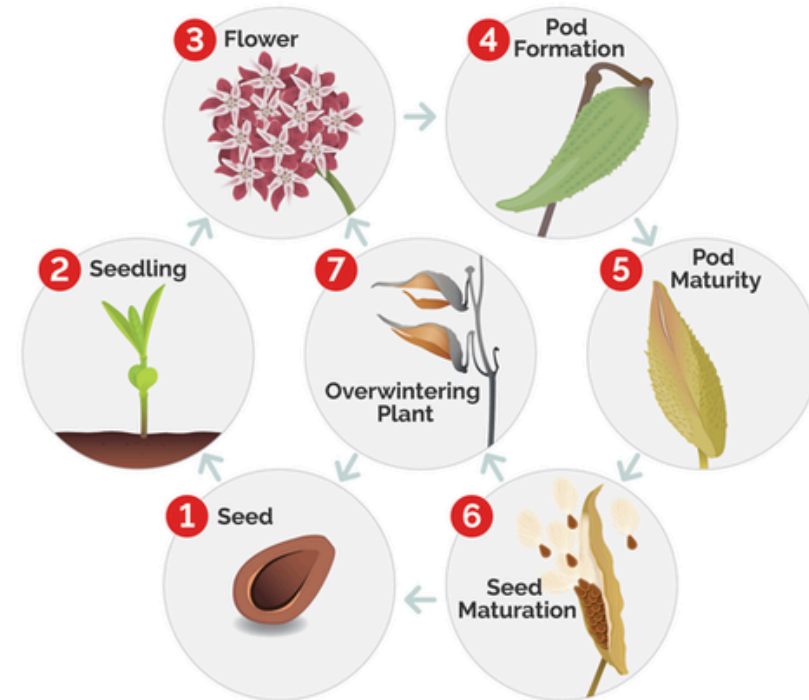

Milkweed lifecycle

Milkweed grows in a variety of habitats including open fields, prairies, forests, shorelines, and even rocky and sandy regions. Some species also thrive along roadways.

Not all milkweeds are readily available as seeds. If you're planning a meadow project in Ontario, refer to CWF's seed calculator to determine which milkweeds are a good fit for your region and site conditions.