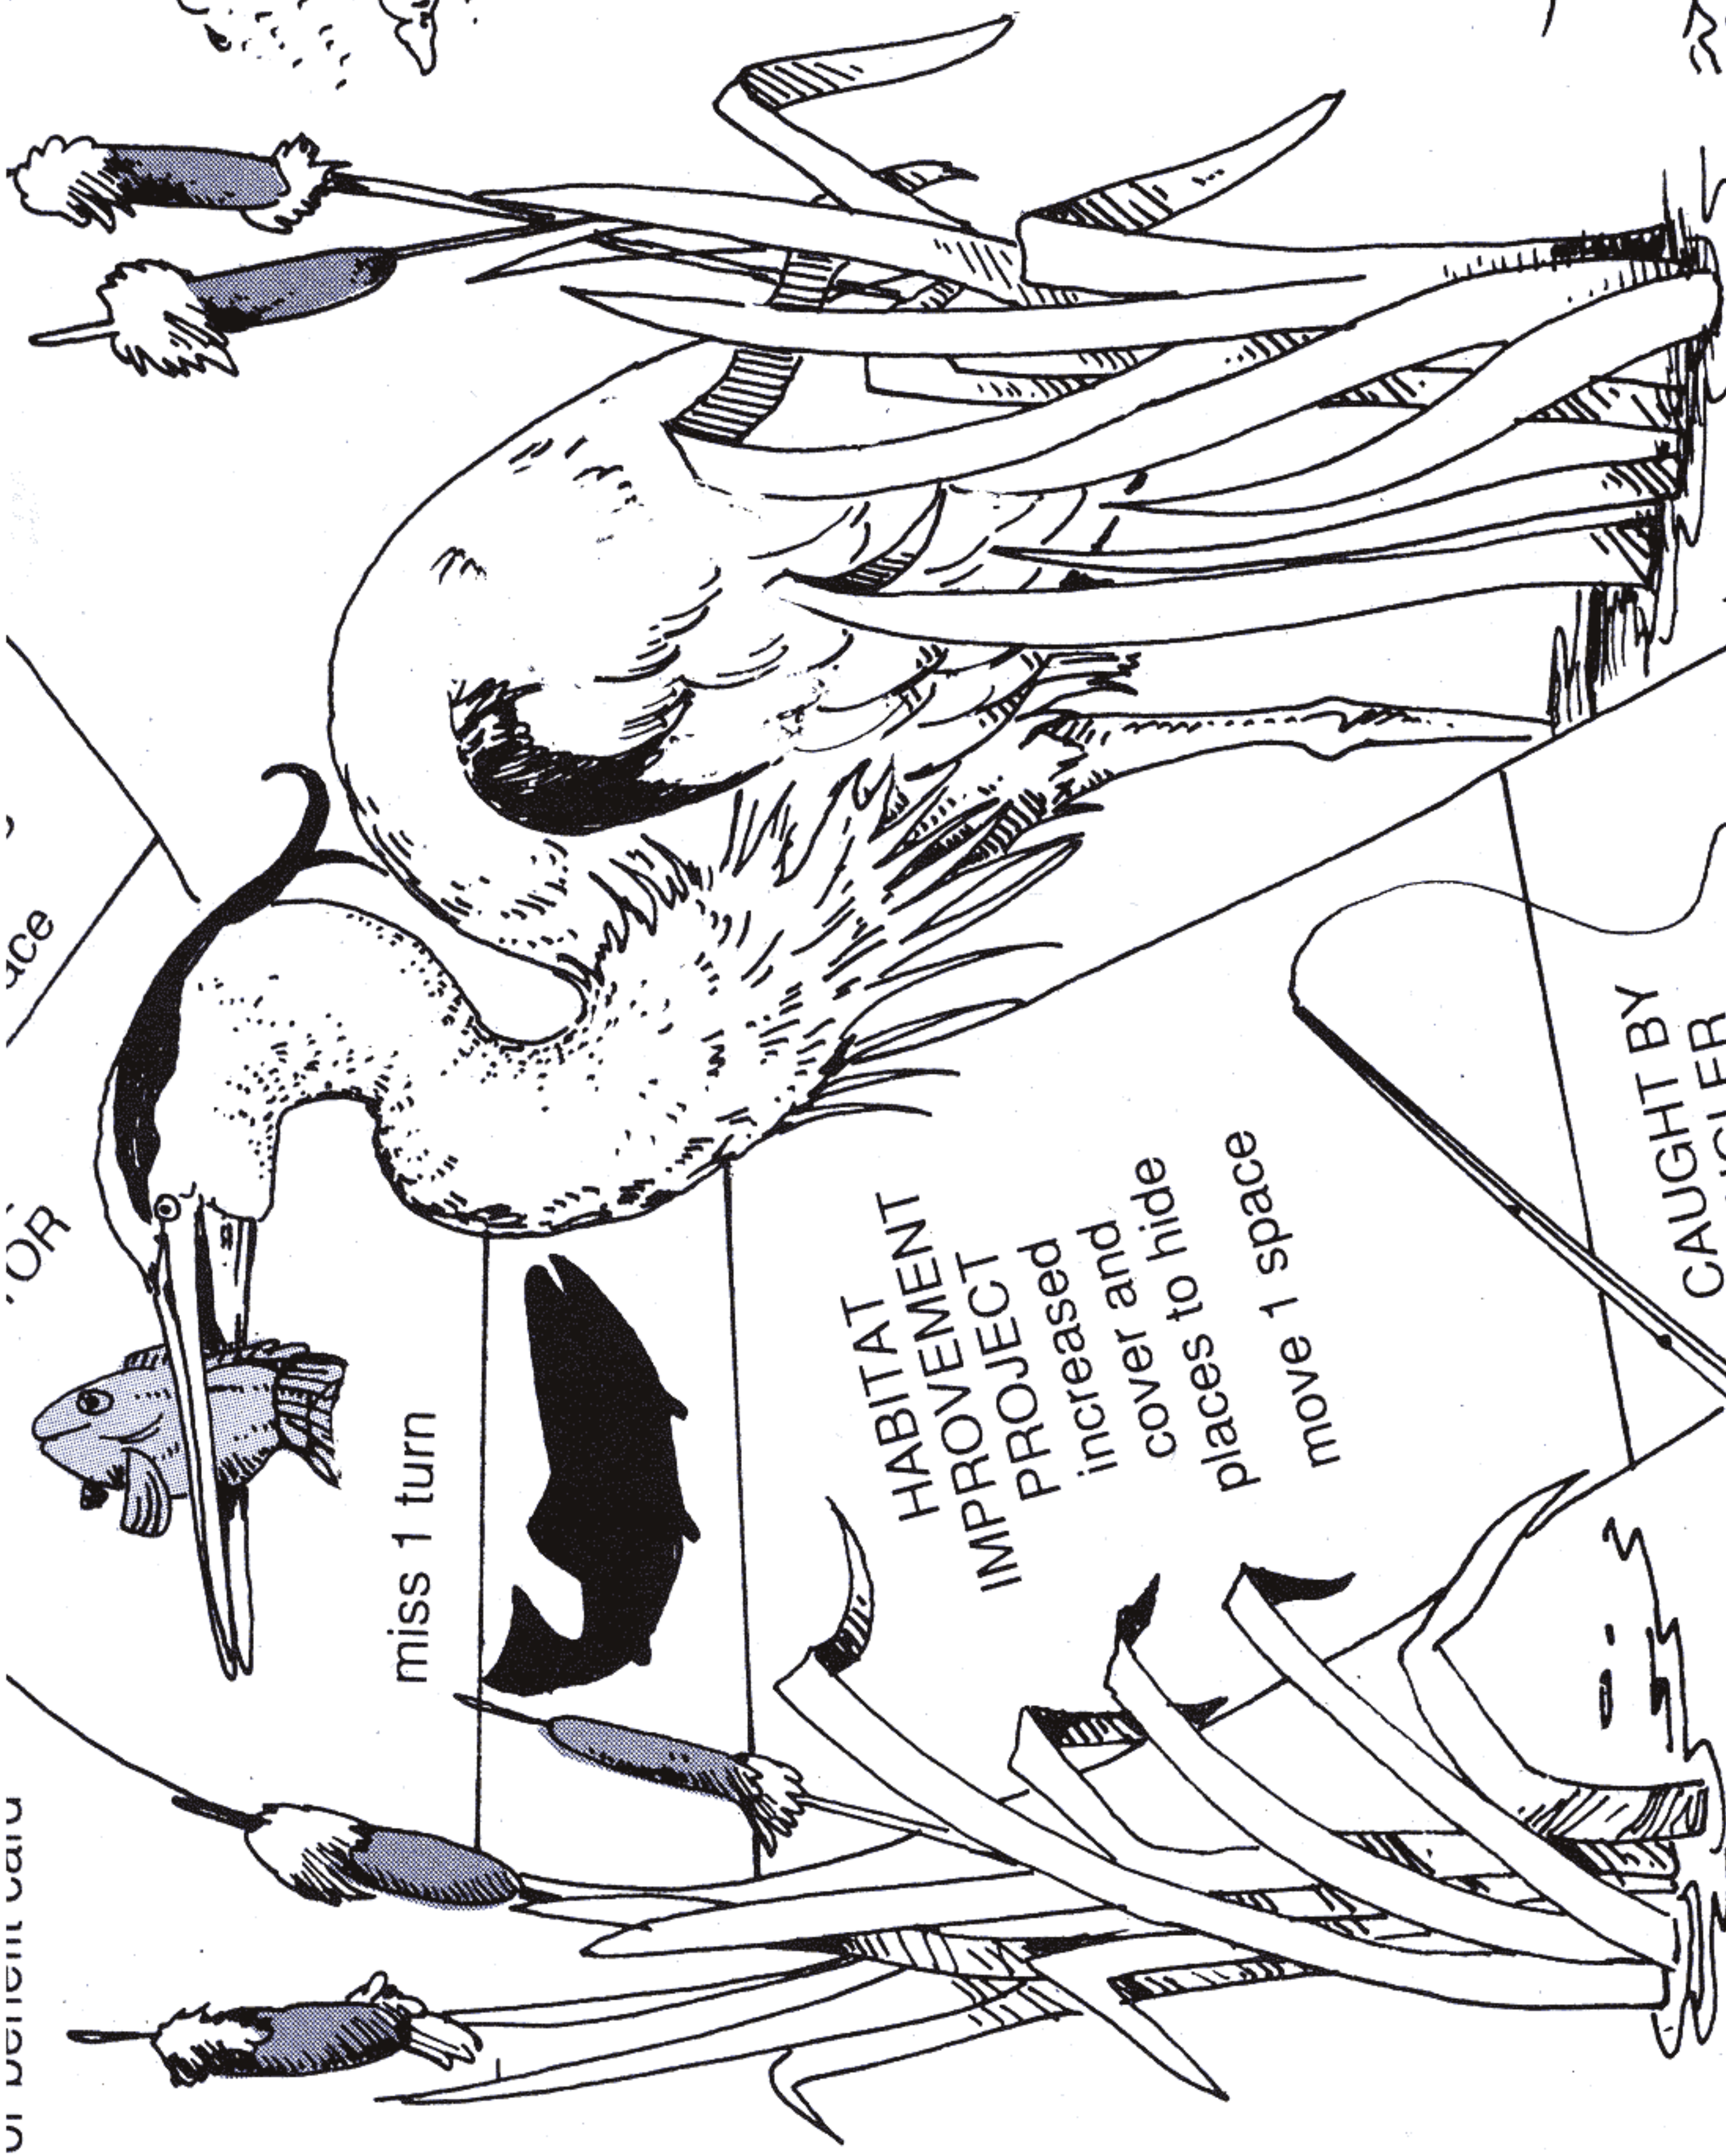

OR

space

PROGRAM
garbage removed
from water
move 1 space

HOUSES BUILT
FAR FROM
STREAM SO
THEY DON'T
POLLUTE WATER
move 2 spaces

NATURAL
PREDATOR
miss 1 turn

SEWAGE SPILL
go back
2 spaces

MANY OTHER
FISH HERE
go back 2 spaces

GRAVEL AND
PLACES TO HIDE
move 1 space

SPAWNING
GROUNDS
Congratulations!
You Made It!

HABITAT
IMPROVEMENT
PROJECT
increased
cover and
places to hide
move 1 space

miss 1 turn

CAUGHT BY
ANGLER
start again

START

DEEP WATER
move 1 space